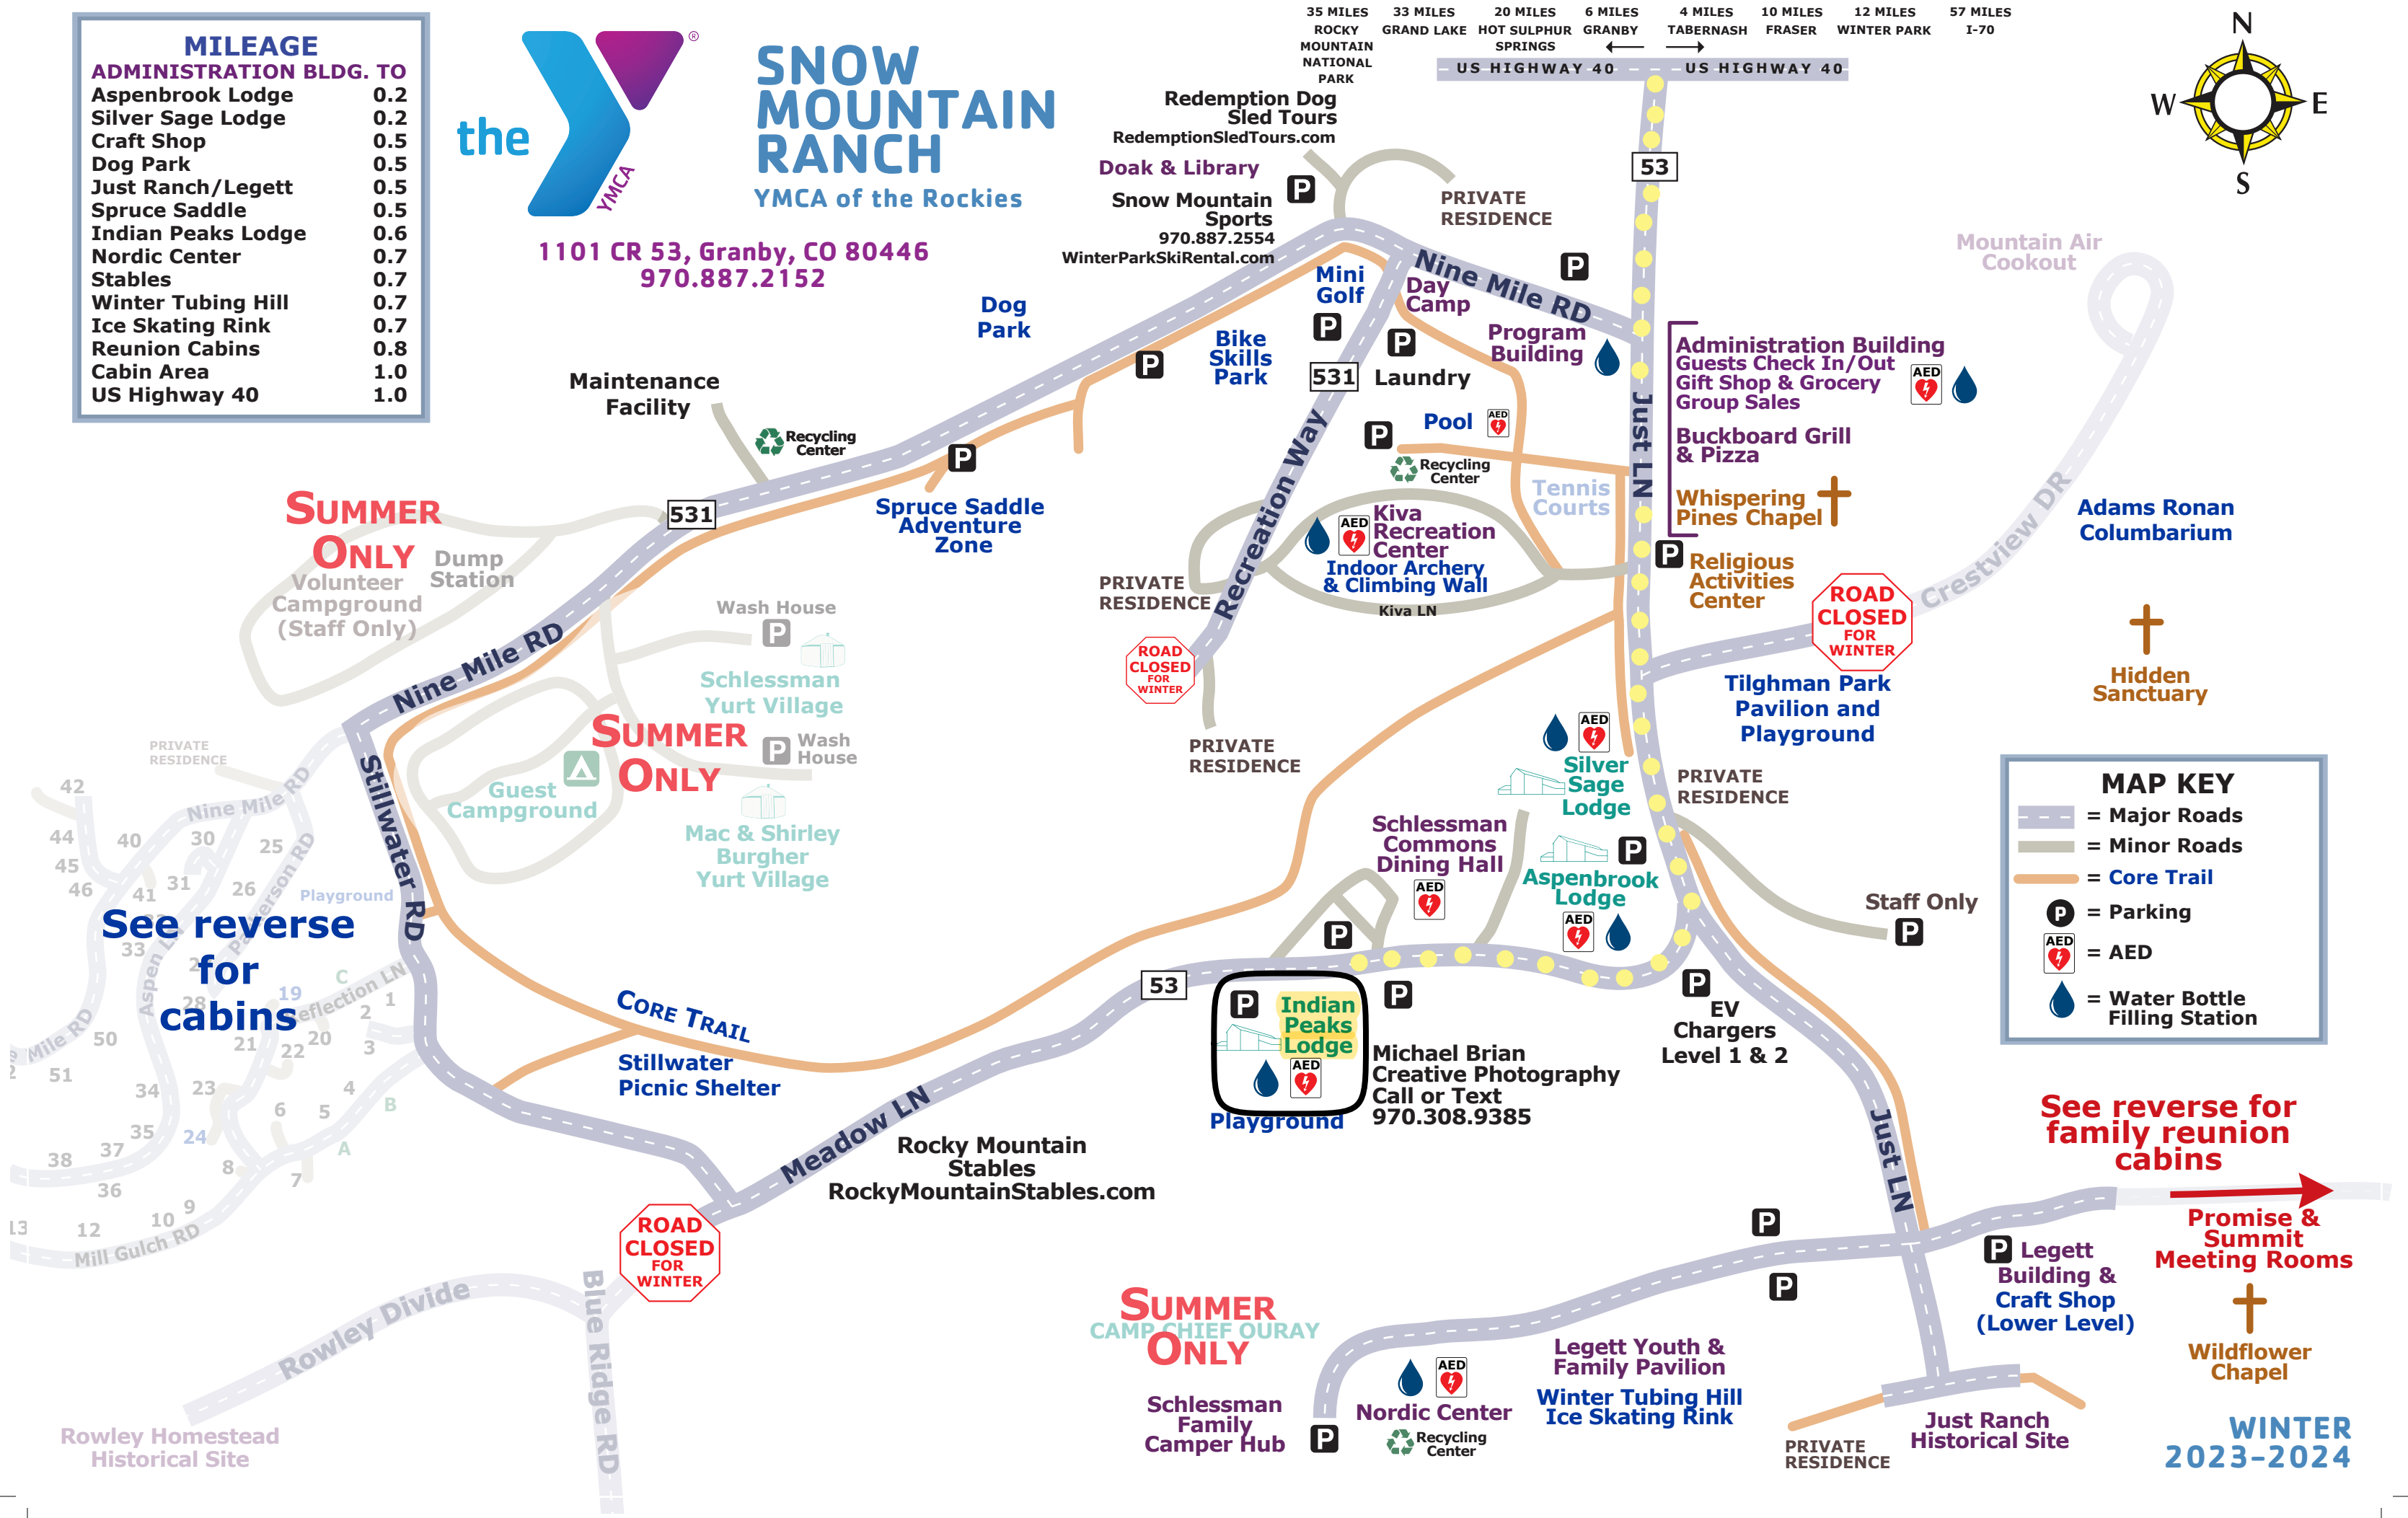

* Cabins Available for Adoption
Pet Free Cabins

Cabin Area (2 - 6 Bedroom Cabins)

Family Reunion Cabins (7 & 8 Bedroom Cabins)

FAMILY REUNION LOCATION KEY

- 24 Willow
- 502 Snowberry
- 503 Timberline
- 504 Wilderness
- 505 Centennial
- 506 Heritage
- 507 Independence
- 508 Legacy

Speed Limit on the
YMCA of the
Rockies Snow
Mountain Ranch is
20 M.P.H.

MILEAGE	
ADMINISTRATION BLDG. TO	
Aspenbrook Lodge	0.2
Silver Sage Lodge	0.2
Craft Shop	0.5
Dog Park	0.5
Just Ranch/Legett	0.5
Spruce Saddle	0.5
Indian Peaks Lodge	0.6
Nordic Center	0.7
Stables	0.7
Winter Tubing Hill	0.7
Ice Skating Rink	0.7
Reunion Cabins	0.8
Cabin Area	1.0
US Highway 40	1.0

1101 CR 53, Granby, CO 80446
970.887.2152

35 MILES ROCKY MOUNTAIN NATIONAL PARK
33 MILES GRAND LAKE
20 MILES HOT SULPHUR SPRINGS
6 MILES GRANBY
4 MILES TABERNASH
10 MILES FRASER
12 MILES WINTER PARK
57 MILES I-70

MAP KEY

- = Major Roads
- = Minor Roads
- = Core Trail
- = Parking
- = AED
- = Water Bottle Filling Station

SUMMER ONLY

SUMMER ONLY

SUMMER ONLY

See reverse for family reunion cabins

Promise & Summit Meeting Rooms