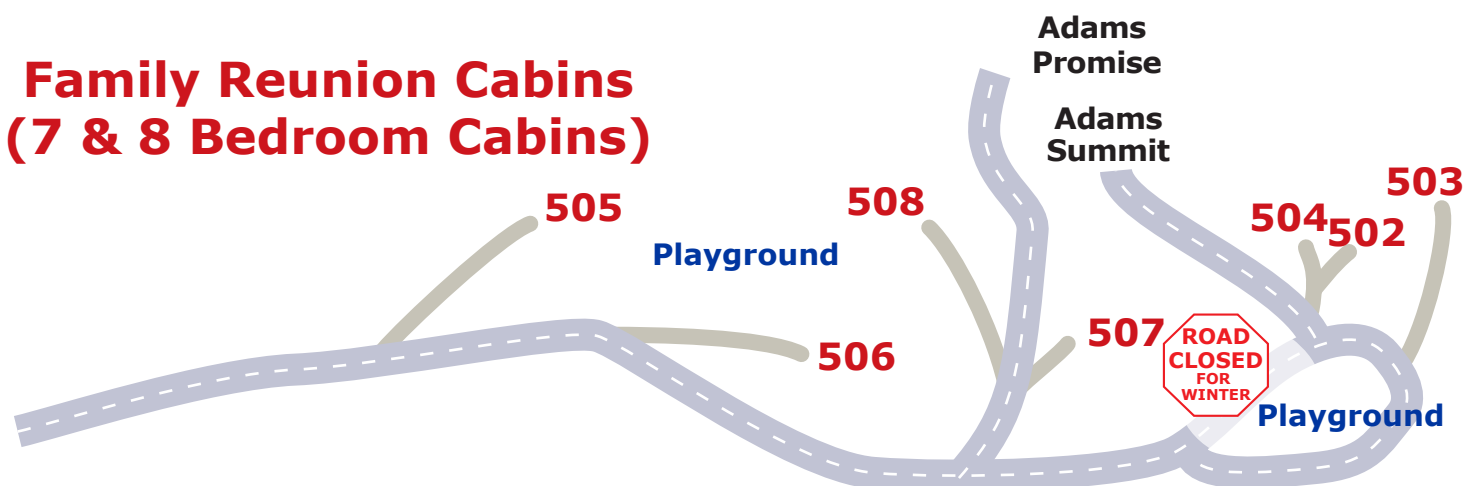

* Cabins Available for Adoption
Pet Free Cabins

CABIN LOCATION KEY NUMERICAL

- | | |
|-------------------|----------------------|
| 1 Reflection | 36 Hope |
| 2 Fox Den | 37 Sitzmark |
| 3 Driftwood | 38 Hermosa |
| 4 Yarrow | 39 Spruce |
| 5 Alpenglow | 40 Bluebonnet |
| 6 Magpie | 41 Bright Star |
| 7 Tabernash | 42 Evergreen |
| 8 Jamaa | 44 Westwood |
| 9 Marmot | 45 Chalet |
| 10 Wild Rose | 46 Tippecanoe |
| 12 Nacape | 50 Pinecone |
| 13 Elkhorn | 51 Telemark |
| 14 Mountainstar | 52 Bald Eagle* |
| 20 Bliss | 53 Magnolia |
| 21 Chickadee | 54 Treetop |
| 22 Longhorn | 55 High Flight |
| 23 Cheyenne | 56 Hallmark* |
| 25 Snowview | 57 Woodhaven |
| 26 Cassiopeia | 58 Longview |
| 27 Grandpa Snazzy | 59 Eagles Nest |
| 28 Northwind* | 60 Isaiah |
| 30 Blue Spruce* | 61 Misty |
| 31 Snow Cone | 62 Running Bear |
| 32 Orion | 63 Little White Dove |
| 33 Columbine | 64 Three Sons |
| 34 Pacaya | 65 Blue Ridge |
| 35 Bighorn | |

* Cabins Available for Adoption
Pet Free Cabins

Cabin Area (2 - 6 Bedroom Cabins)

Family Reunion Cabins (7 & 8 Bedroom Cabins)

FAMILY REUNION LOCATION KEY

- 24 Willow
- 502 Snowberry
- 503 Timberline
- 504 Wilderness
- 505 Centennial
- 506 Heritage
- 507 Independence
- 508 Legacy

Speed Limit on the
YMCA of the
Rockies Snow
Mountain Ranch is
20 M.P.H.

MILEAGE	
ADMINISTRATION BLDG. TO	
Aspenbrook Lodge	0.2
Silver Sage Lodge	0.2
Craft Shop	0.5
Dog Park	0.5
Just Ranch/Legett	0.5
Spruce Saddle	0.5
Indian Peaks Lodge	0.6
Nordic Center	0.7
Stables	0.7
Winter Tubing Hill	0.7
Ice Skating Rink	0.7
Reunion Cabins	0.8
Cabin Area	1.0
US Highway 40	1.0