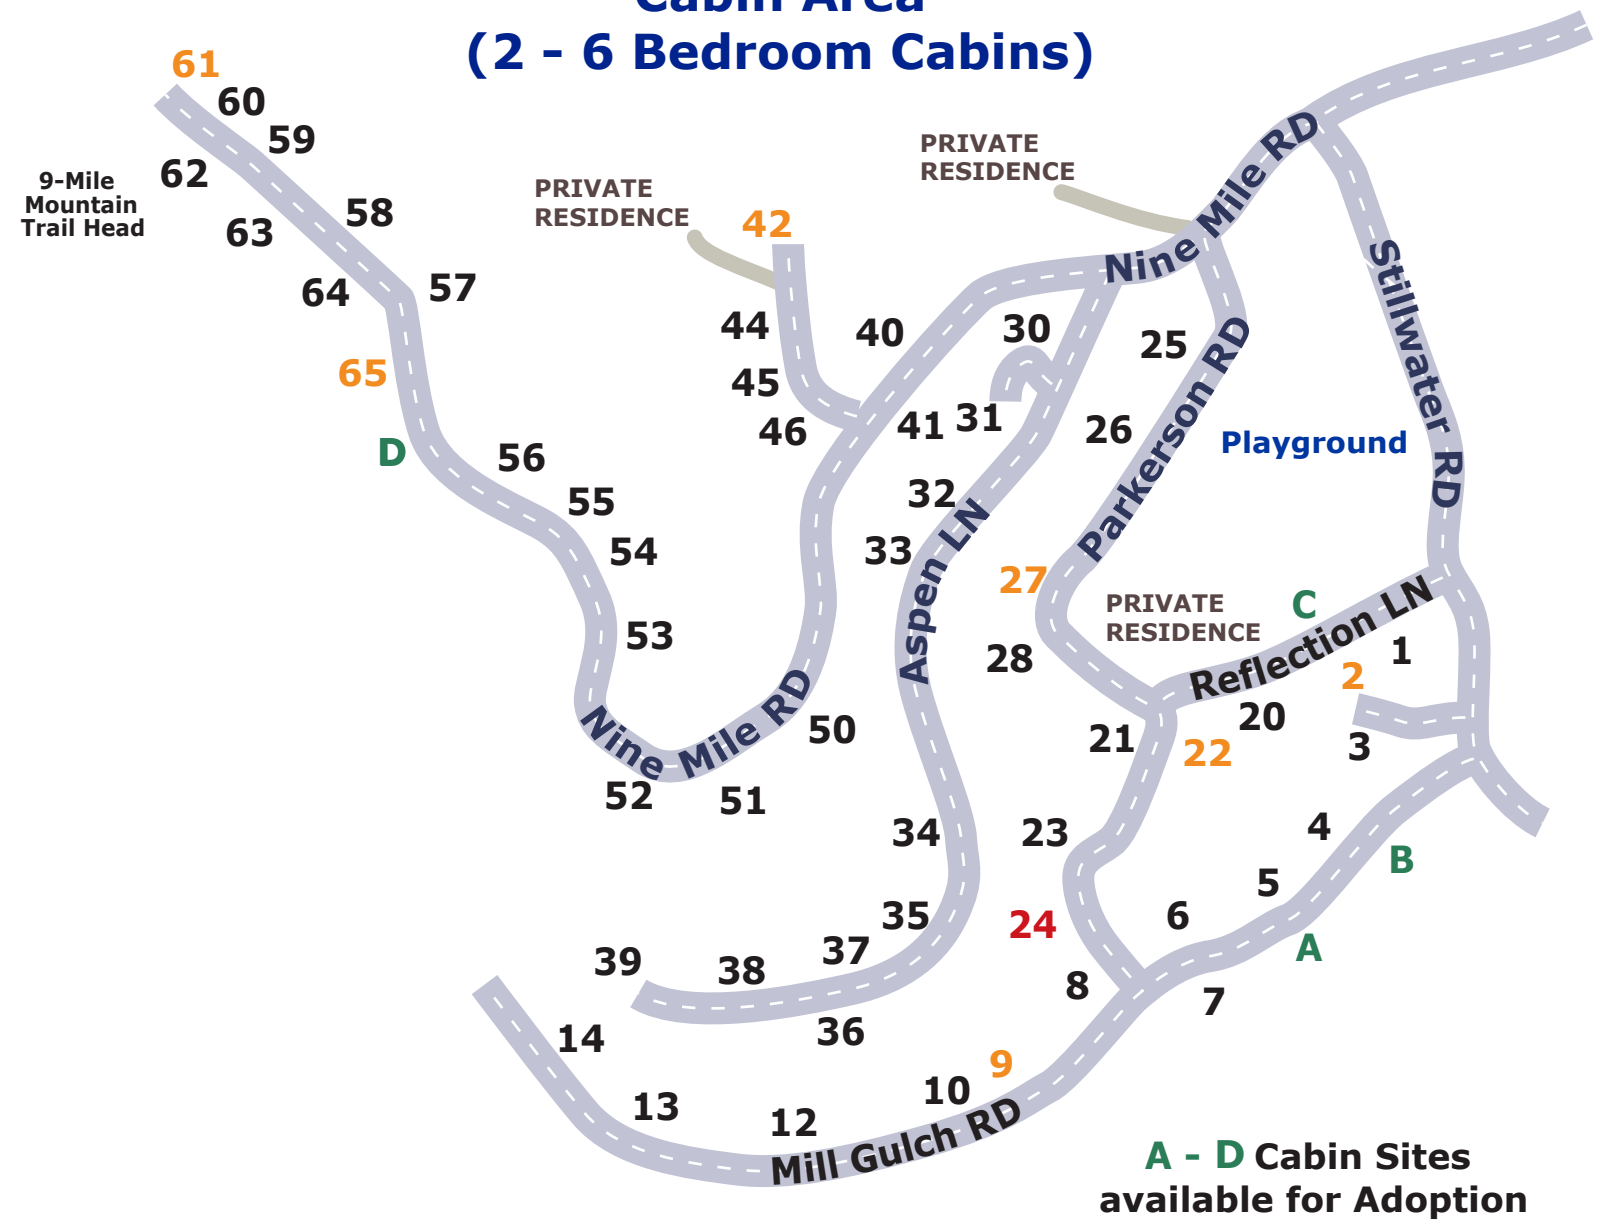

Check-in
Check-out times

Cabin / Lodge / Yurt:
Check-In is by 6pm
Check-Out is 10am

CABIN LOCATION KEY ALPHABETICAL

- | | |
|----------------------|-----------------|
| 5 Alpenglow | 58 Longview |
| 52 Bald Eagle* | 53 Magnolia |
| 35 Bighorn | 6 Magpie |
| 20 Bliss | 9 Marmot |
| 40 Bluebonnet | 61 Misty |
| 65 Blue Ridge | 14 Mountainstar |
| 30 Blue Spruce* | 12 Nacape |
| 41 Bright Star | 28 Northwind* |
| 26 Cassiopeia | 32 Orion |
| 45 Chalet | 34 Pacaya |
| 23 Cheyenne | 50 Pinecone |
| 21 Chickadee | 1 Reflection |
| 33 Columbine | 62 Running Bear |
| 3 Driftwood | 37 Sitzmark |
| 59 Eagles Nest | 31 Snow Cone |
| 13 Elkhorn | 25 Snowview |
| 42 Evergreen | 39 Spruce |
| 2 Fox Den | 7 Tabernash |
| 27 Grandpa Snazzy | 51 Telemark |
| 56 Hallmark* | 64 Three Sons |
| 38 Hermosa | 46 Tippecanoe |
| 55 High Flight | 54 Treetop |
| 36 Hope | 44 Westwood |
| 60 Isaiah | 10 Wild Rose |
| 8 Jamaa | 57 Woodhaven |
| 63 Little White Dove | 4 Yarrow |
| 22 Longhorn | |

* Cabins Available for Adoption
Pet Free Cabins

Cabin Area (2 - 6 Bedroom Cabins)

Family Reunion Cabins (7 & 8 Bedroom Cabins)

FAMILY REUNION LOCATION KEY

- 24 Willow
- 502 Snowberry
- 503 Timberline
- 504 Wilderness
- 505 Centennial
- 506 Heritage
- 507 Independence
- 508 Legacy

MAP KEY

- = Major Roads
- = Minor Roads
- = Core Trail
- = Parking
- = AED
- = Water Bottle Filling Station

SUMMER ONLY

SUMMER ONLY

SUMMER ONLY

See reverse for family reunion cabins

Promise & Summit Meeting Rooms