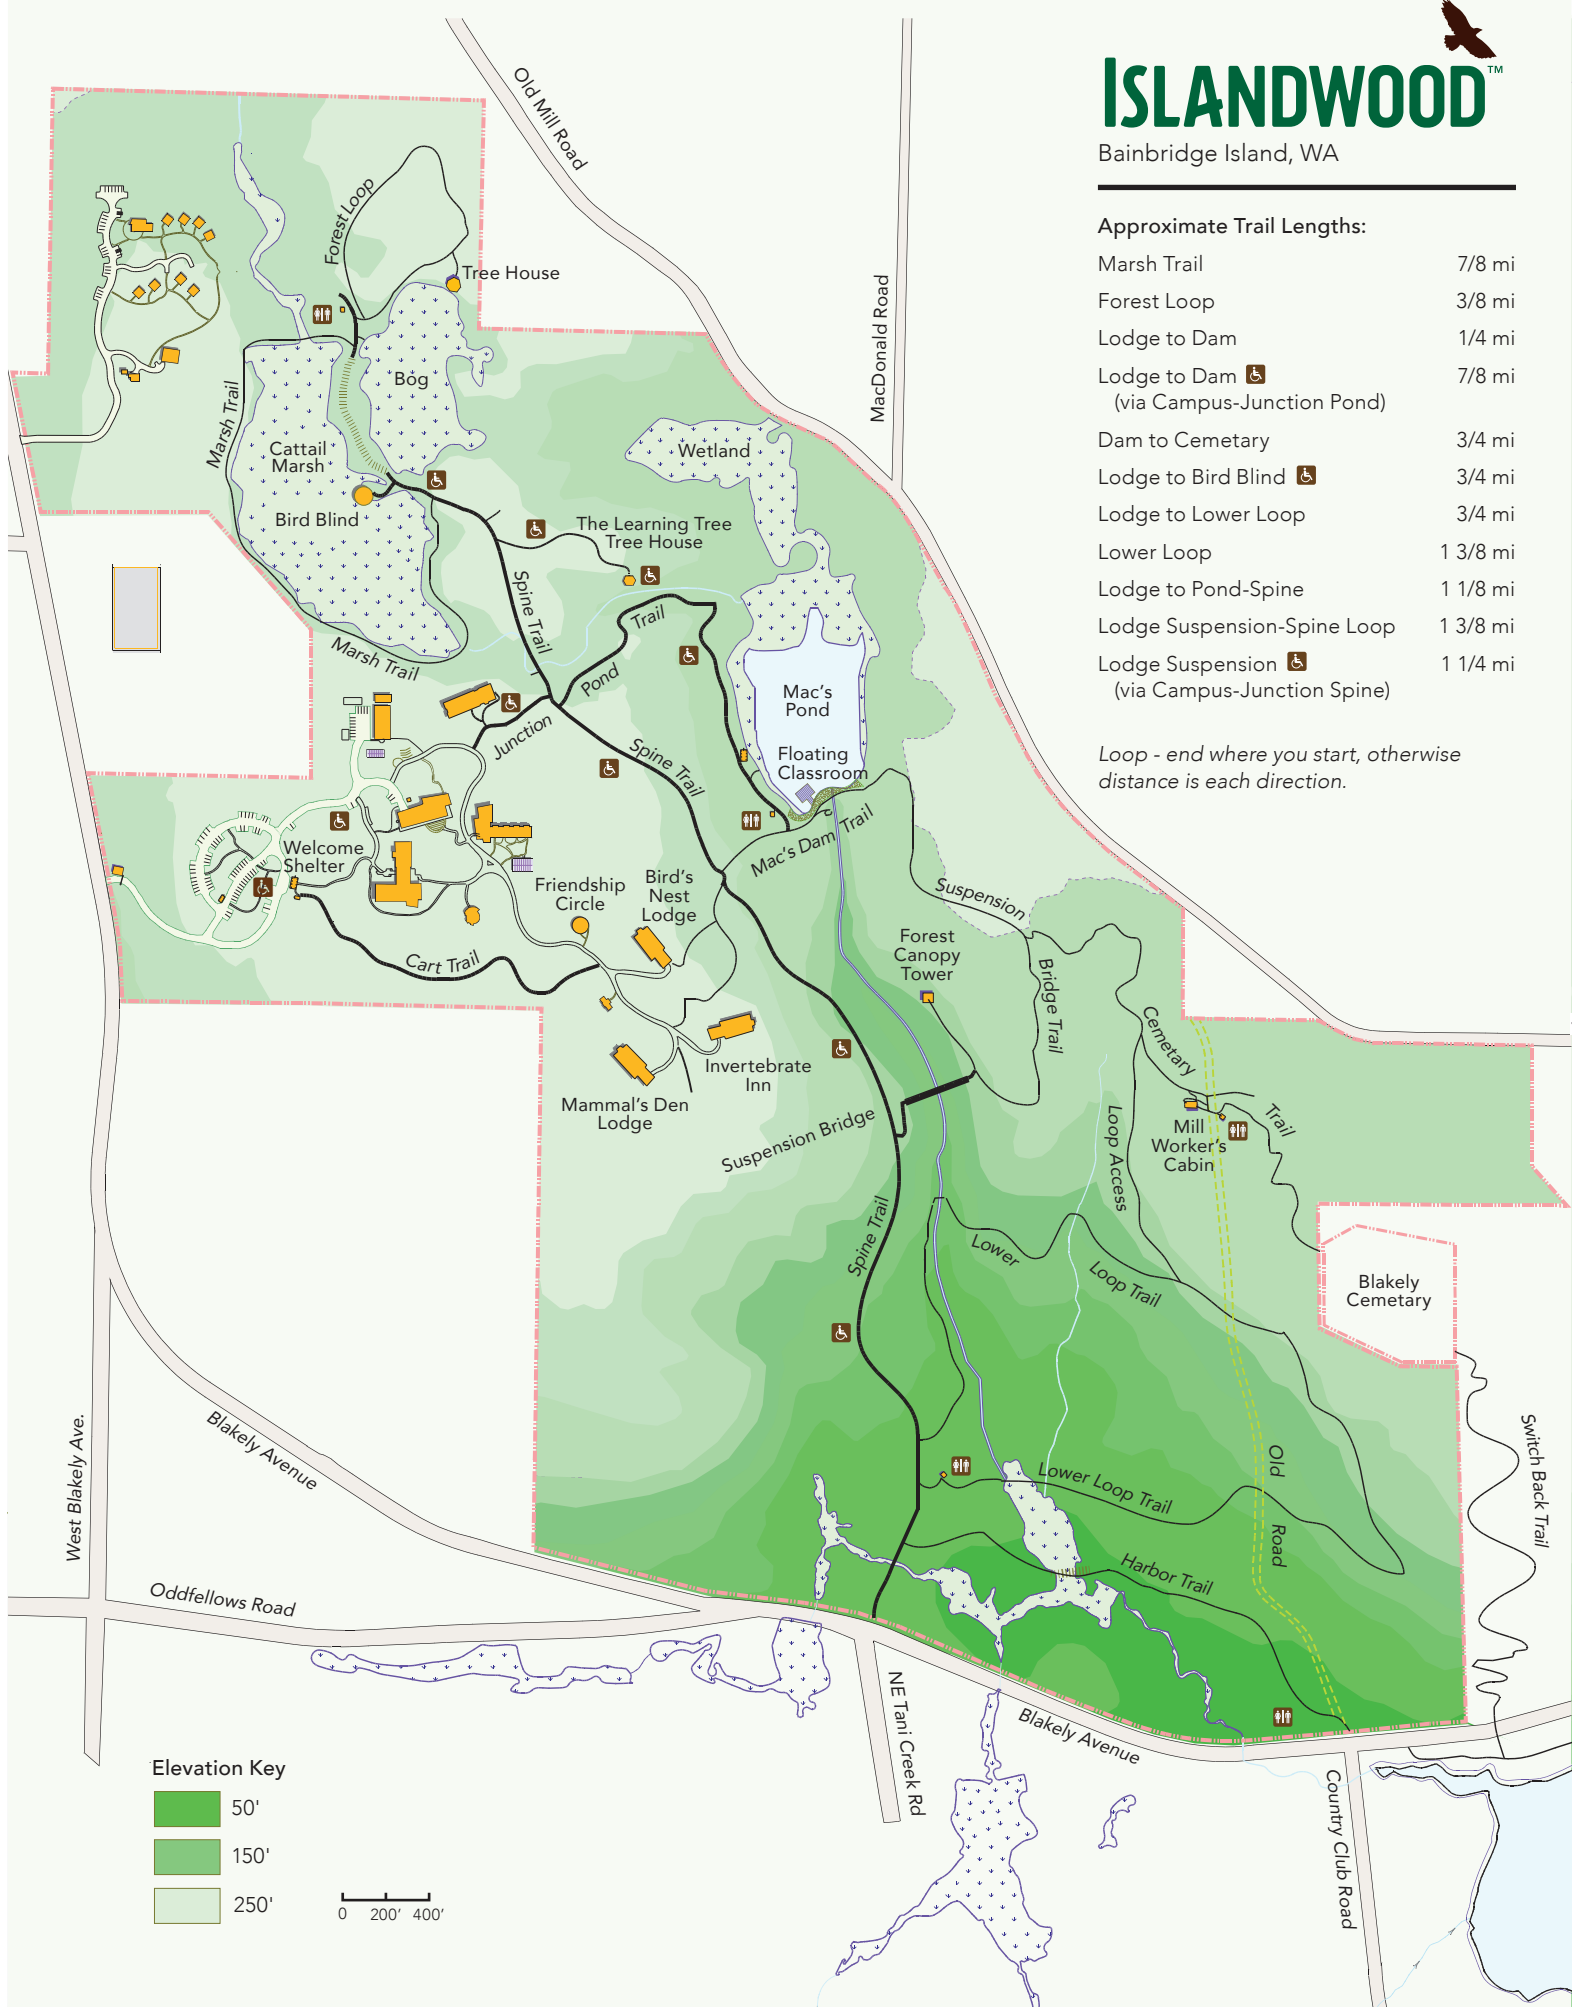

## IslandWood Campus Core

-  Designated Smoking Areas
-  Designated Bicycle Storage
-  Wild Zone

4450 Blakely Ave. NE  
 Bainbridge Island, WA 98110  
 206.855.4300

-  Luggage Cart Path
-  Luggage Cart Storage
- 1** Great Hall
- 2** Bluebill Cove (BBC)
- 3** Learning Studios 102-104 (LS102-104)
- 4** Private Dining Room (PDR)
- 5** Large Conference Room (LCR)

### Approximate Trail Lengths:

Marsh Trail	7/8 mi
Forest Loop	3/8 mi
Lodge to Dam	1/4 mi
Lodge to Dam  (via Campus-Junction Pond)	7/8 mi
Dam to Cemetary	3/4 mi
Lodge to Bird Blind 	3/4 mi
Lodge to Lower Loop	3/4 mi
Lower Loop	1 3/8 mi
Lodge to Pond-Spine	1 1/8 mi
Lodge Suspension-Spine Loop	1 3/8 mi
Lodge Suspension  (via Campus-Junction Spine)	1 1/4 mi

Loop - end where you start, otherwise distance is each direction.

### Elevation Key