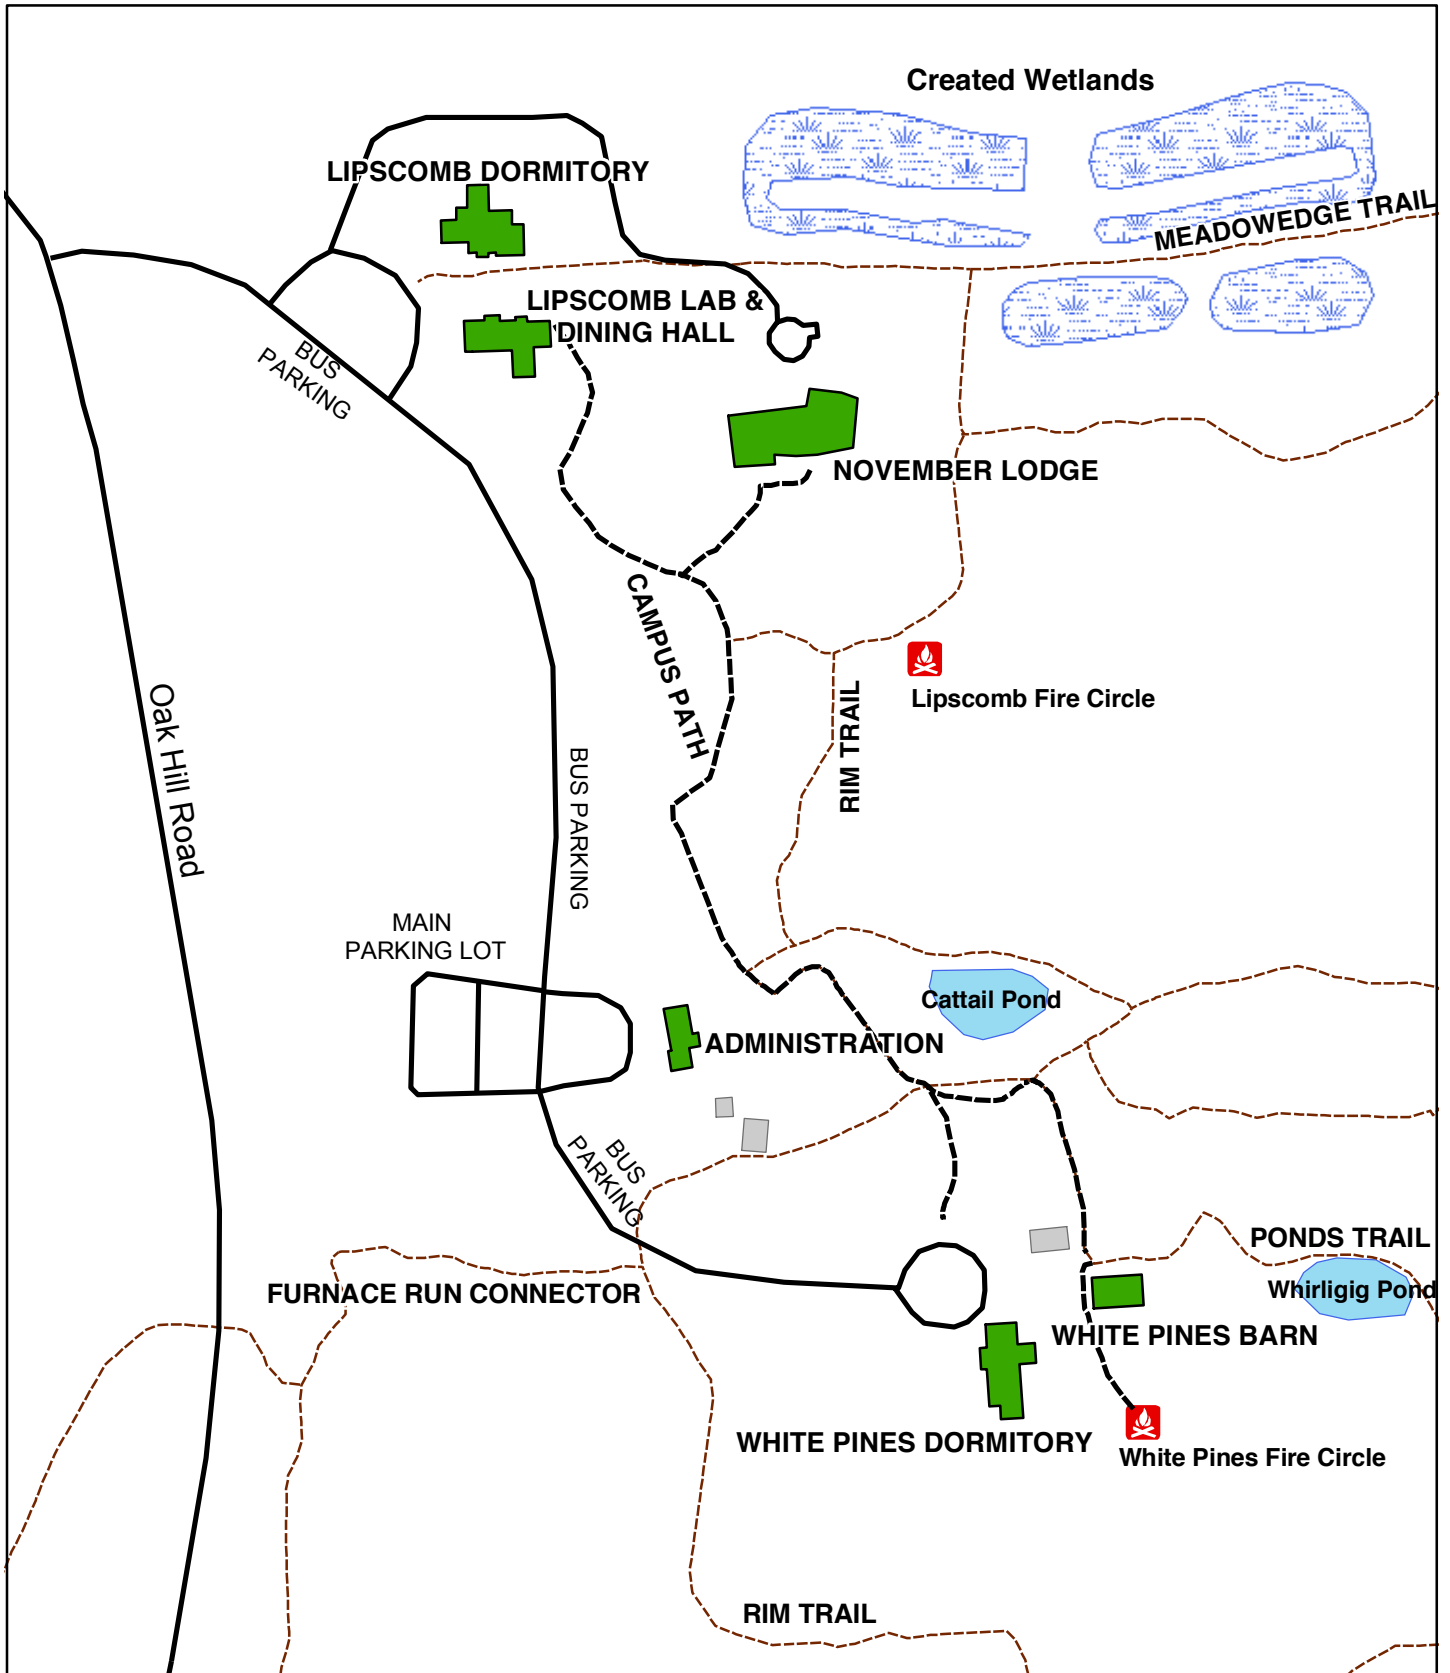

Cuyahoga Valley Environmental Education Center

0 25 50 75 100 Meters

0 50 100 200 300 400 Feet