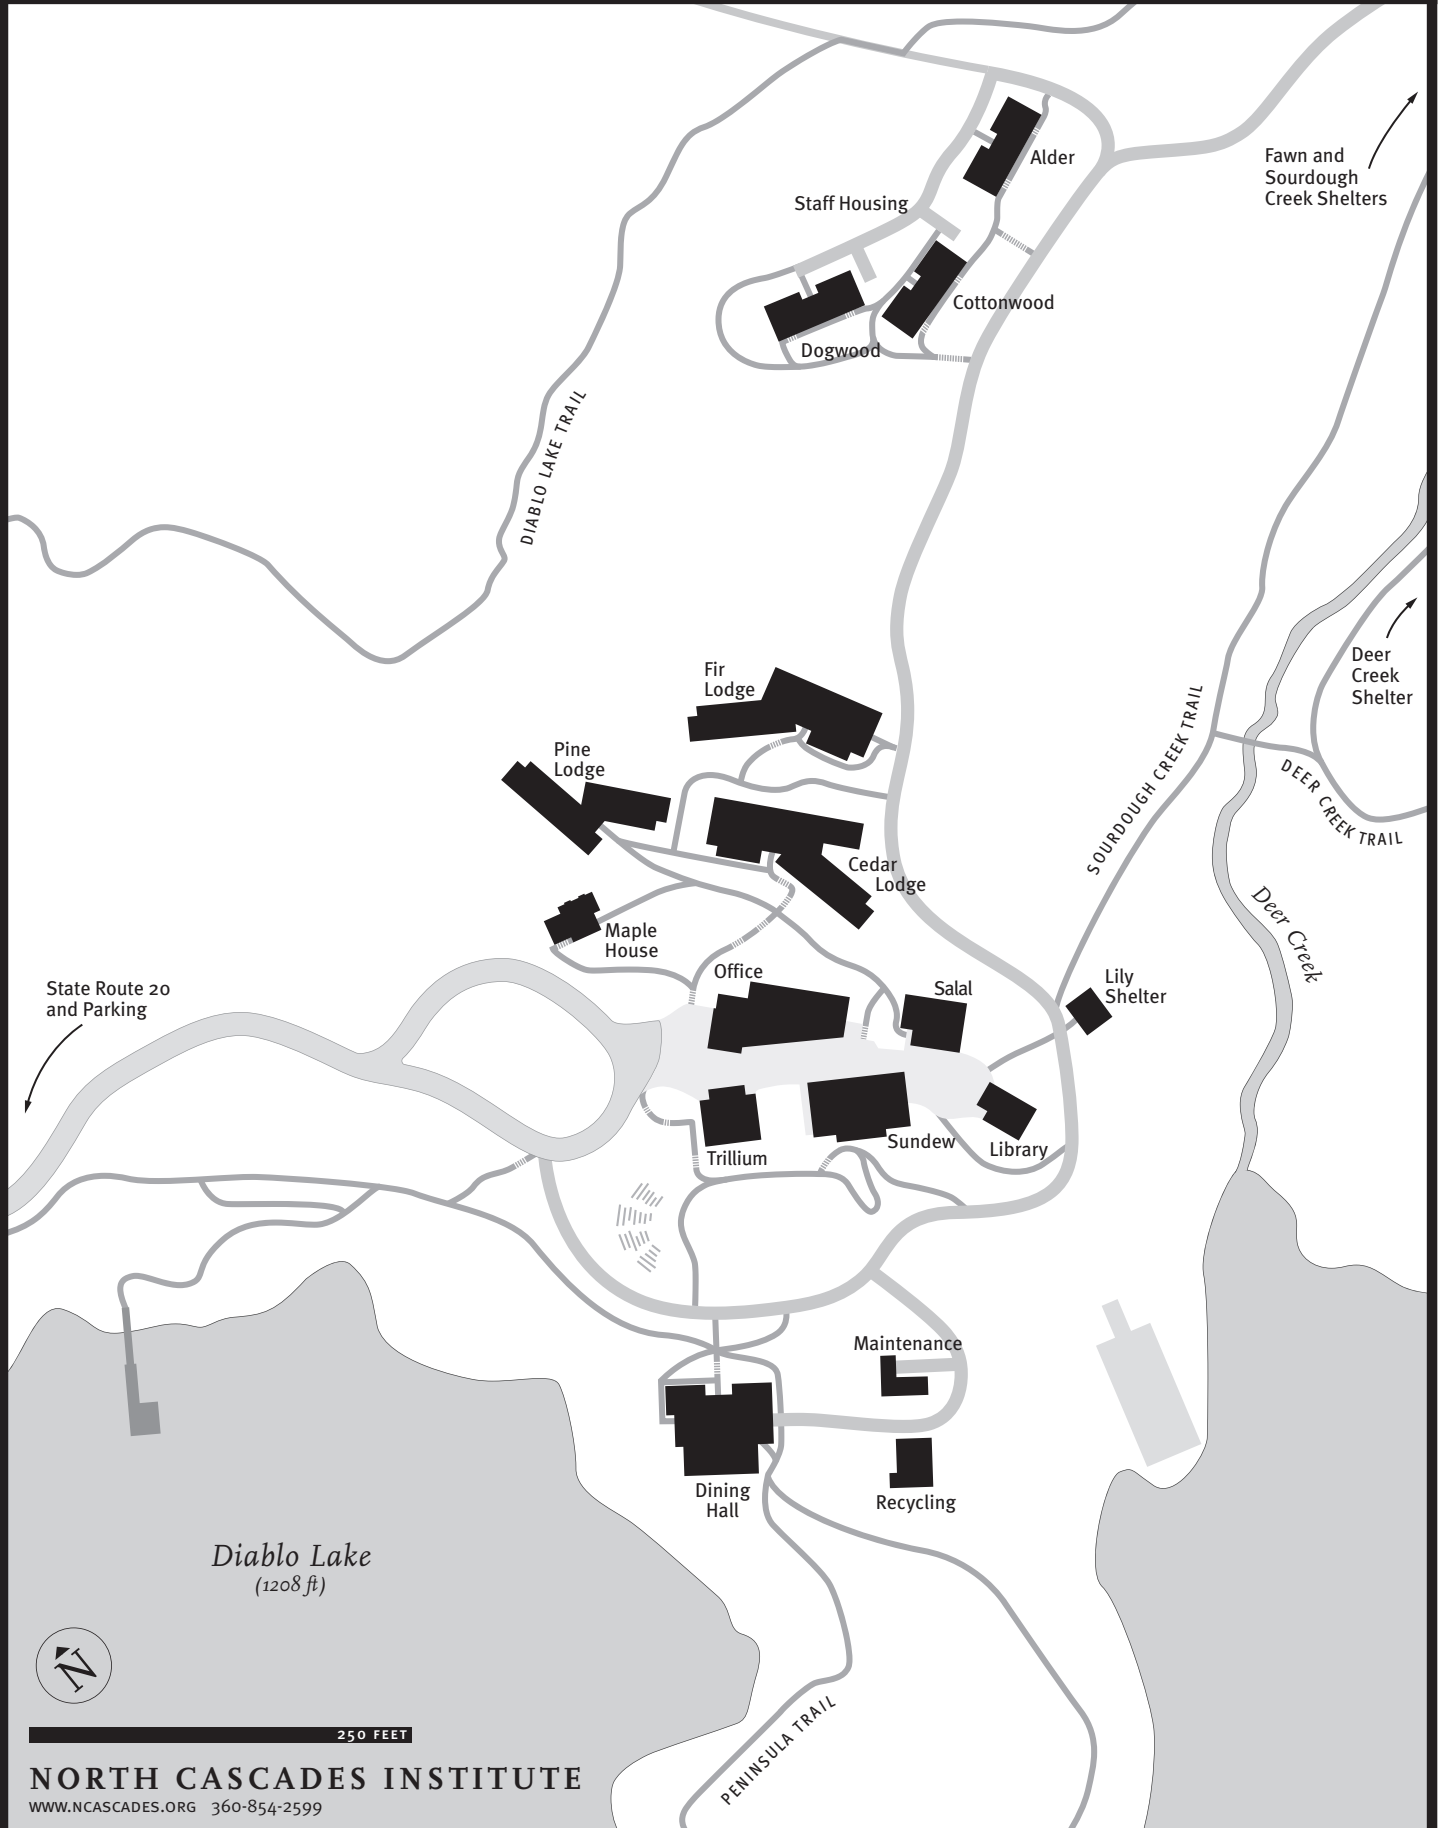

NORTH CASCADES ENVIRONMENTAL LEARNING CENTER

State Route 20
and Parking

Diablo Lake
(1208 ft)

250 FEET

NORTH CASCADES INSTITUTE

WWW.NCASCADDES.ORG 360-854-2599

LEARNING CENTER TRAILS

NORTH CASCADES INSTITUTE
 WWW.NCASCADDES.ORG 360-856-5700 EXT. 209