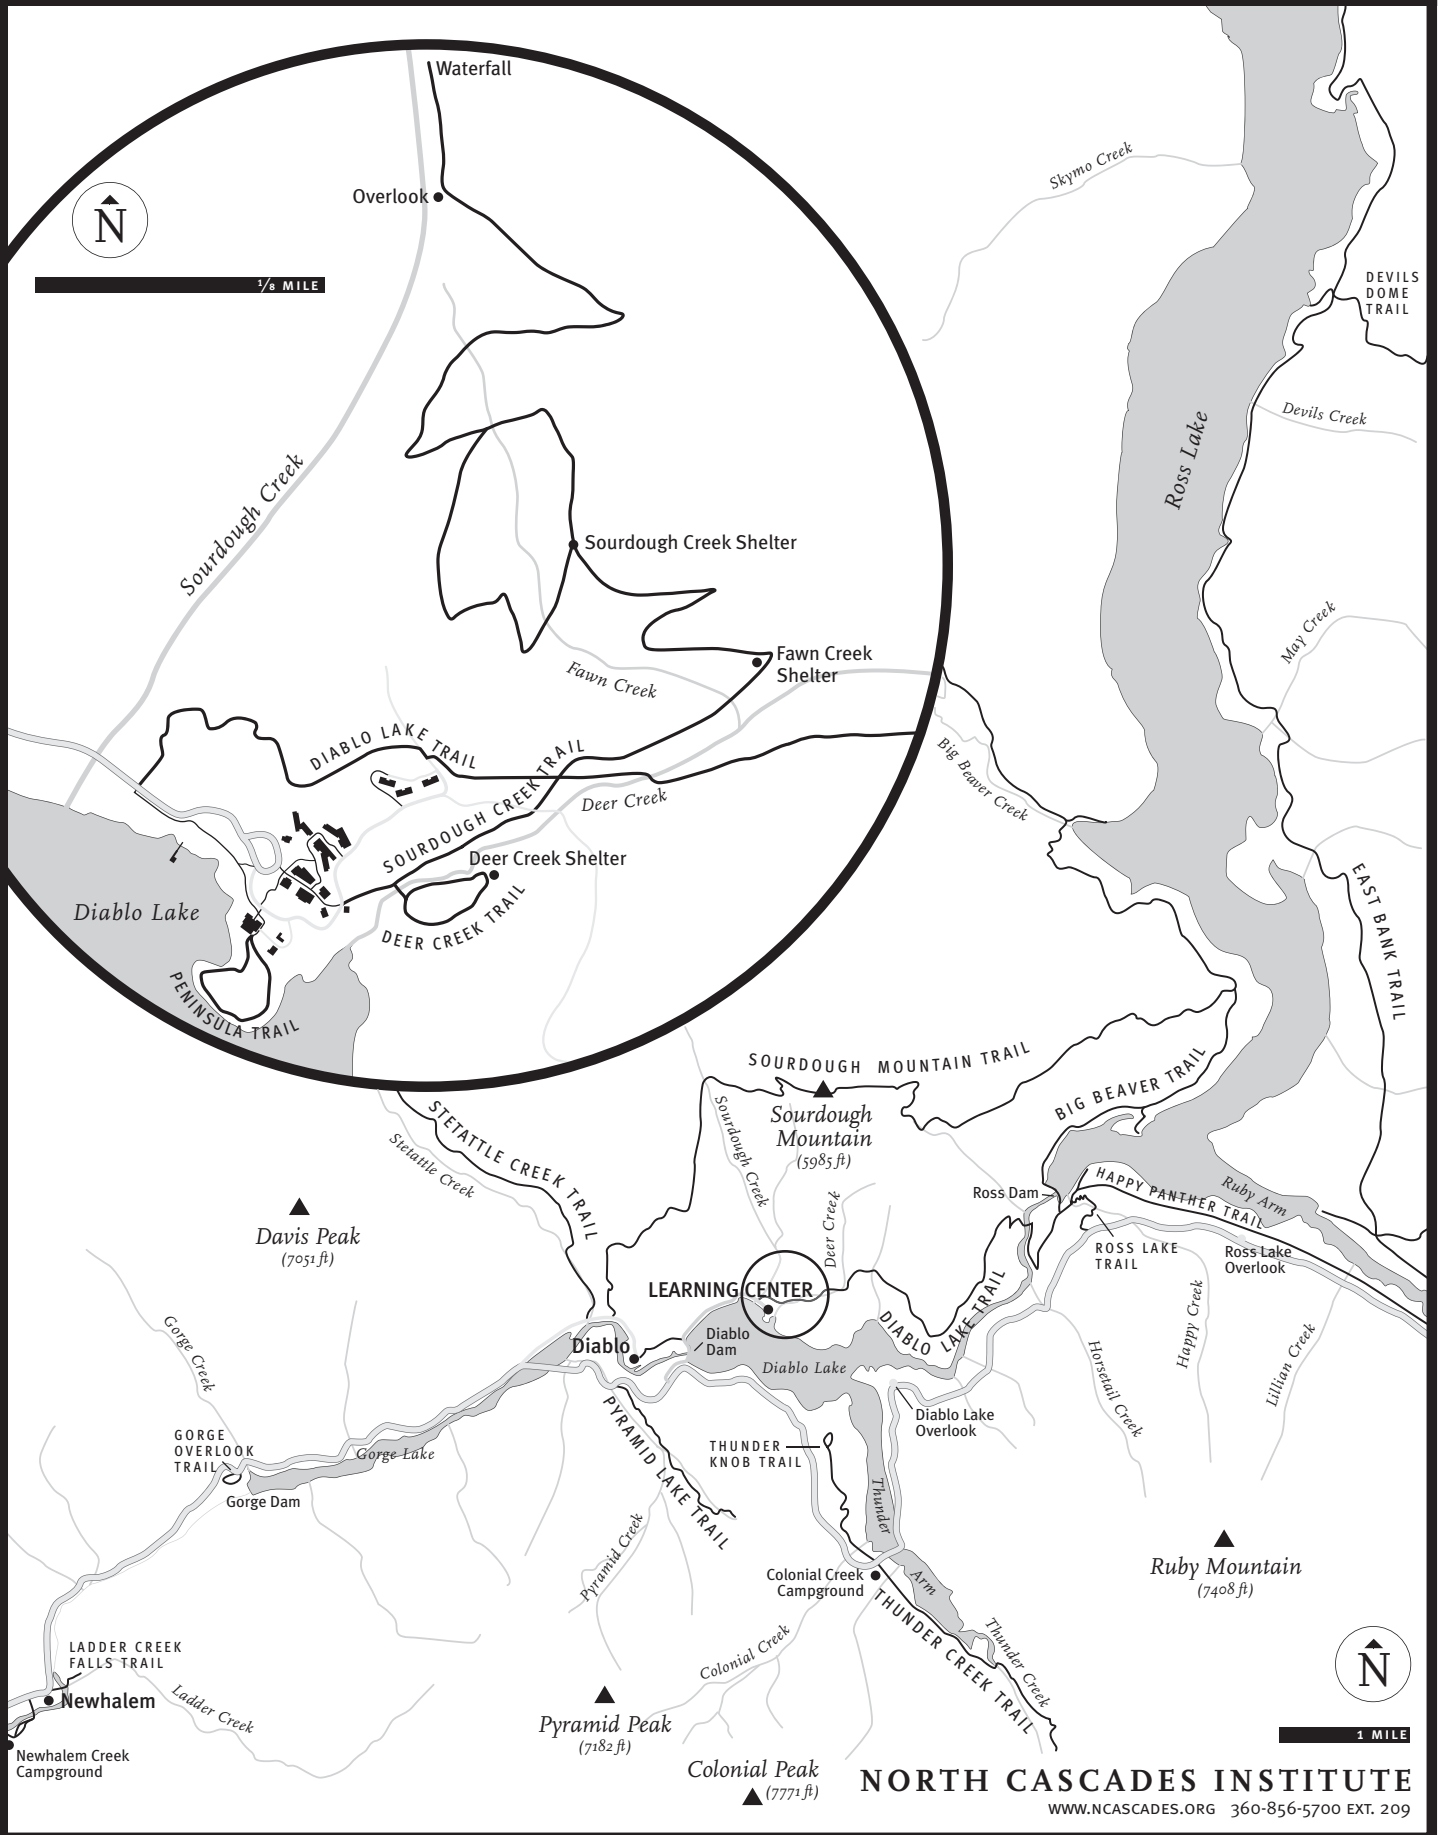

NORTH CASCADES ENVIRONMENTAL LEARNING CENTER

State Route 20
and Parking

Diablo Lake
(1208 ft)

250 FEET

NORTH CASCADES INSTITUTE

WWW.NCASCADDES.ORG 360-854-2599

LEARNING CENTER TRAILS

NORTH CASCADES INSTITUTE
 WWW.NCASCADDES.ORG 360-856-5700 EXT. 209